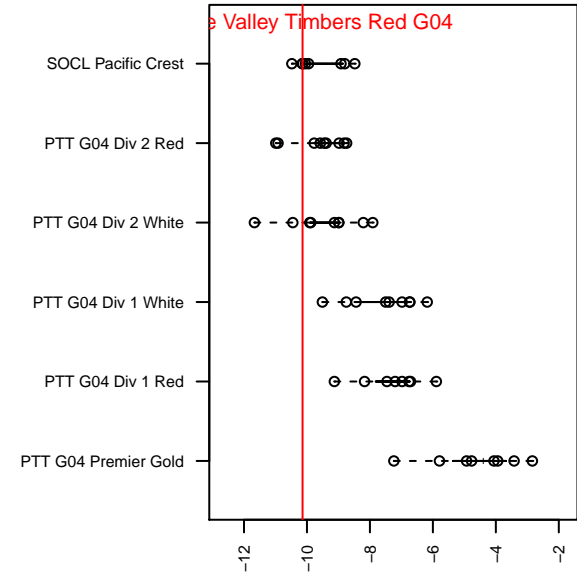

Rogue Valley Timbers Red G04

Rogue Valley SC
 Medford, OR
 G04 total strength=108
 attack=0.14 defense=0.06
 fall league = SOCL Pacific Crest

alt names used:
 RVT Future Stars Red [G05]
 RV Timbers 04G Academy Red

Venues played:
 2015 Rogue Memorial GU10
 2015 Mt Hood Challenge U11
 2015 SOCL Pacific Crest

Rogue Valley Timbers Red G04
 Dots are actual minus expected GF (blue circles) and GA (red triangles).
 Blue line is smoothed change in attack strength. Red is smoothed change in defense strength.

**attack and defense variance (black dot)
relative to other teams
and top 10 in region**

**attack and defense rating
relative to others at age
and all opponents in last 13 months**

Performance relative to 13 month average