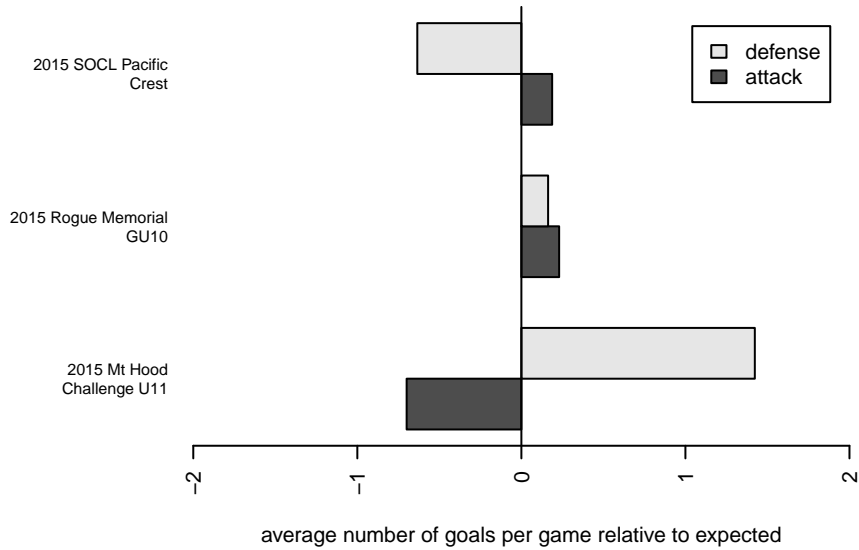

Rogue Valley Timbers Red G04

Rogue Valley SC
 Medford, OR
 G04 total strength=108
 attack=0.14 defense=0.06
 fall league = SOCL Pacific Crest

alt names used:
 RVT Future Stars Red [G05]
 RV Timbers 04G Academy Red

Venues played:
 2015 Rogue Memorial GU10
 2015 Mt Hood Challenge U11
 2015 SOCL Pacific Crest

Rogue Valley Timbers Red G04
 Dots are actual minus expected GF (blue circles) and GA (red triangles).
 Blue line is smoothed change in attack strength. Red is smoothed change in defense strength.

**attack and defense variance (black dot)
relative to other teams
and top 10 in region**

**attack and defense rating
relative to others at age
and all opponents in last 13 months**

Performance relative to 13 month average